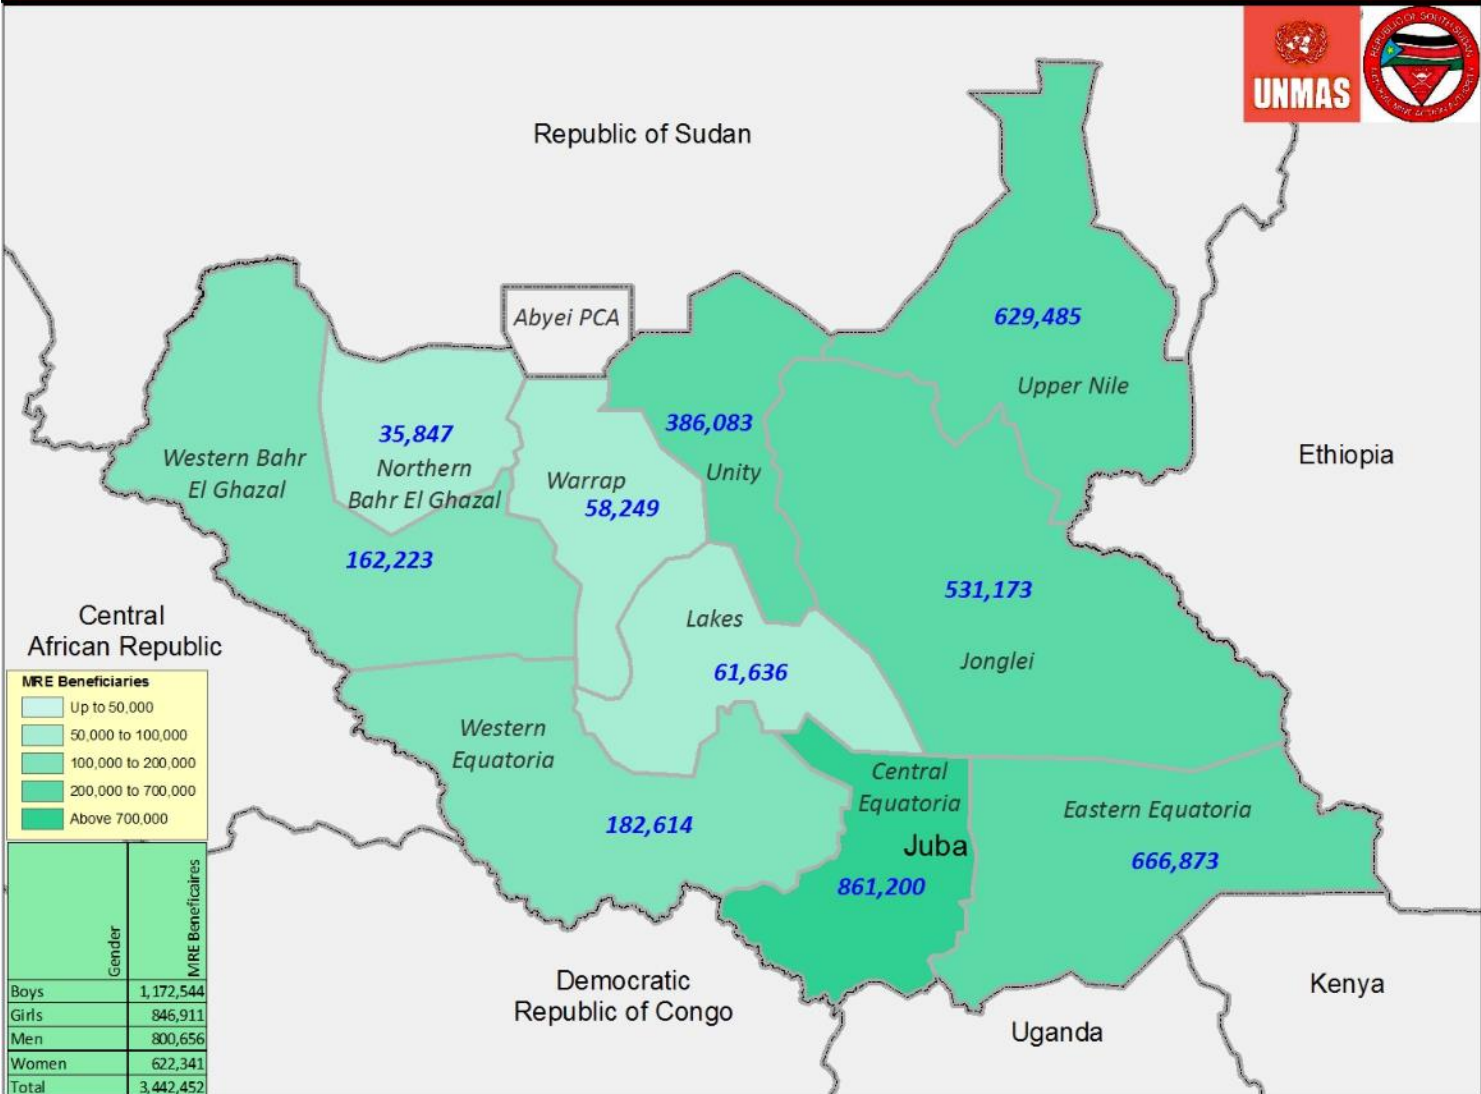

MRE Beneficiaries

As of March 2018

Central African Republic

Color	Beneficiary Range
Lightest Green	Up to 50,000
Light Green	50,000 to 100,000
Medium Green	100,000 to 200,000
Dark Green	200,000 to 700,000
Darkest Green	Above 700,000

Gender	MRE Beneficiaries
Boys	1,172,544
Girls	846,911
Men	800,656
Women	622,341
Total	3,442,452